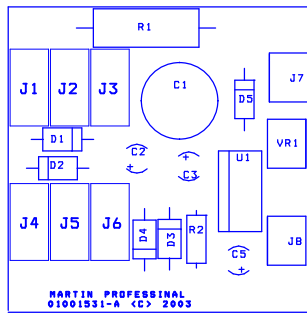

-B	XXXXX	yy/mm/dd	XX
-A	First release	yy/mm/dd	XX
Rev.		Date	Sign
<b>Martin</b>		Format <b>A4</b>	Scale <b>1:1</b>
Description <b>DC1 Wire diagram drawing</b>		Unit <b>mm</b>	
Matr.		Item no. - Rev.	

Title		
Mania DC1&2		
Size	Document Number	Rev
	62000097-A	1
Date:	Tuesday, September 09, 2003	Sheet 1 of 1
2		