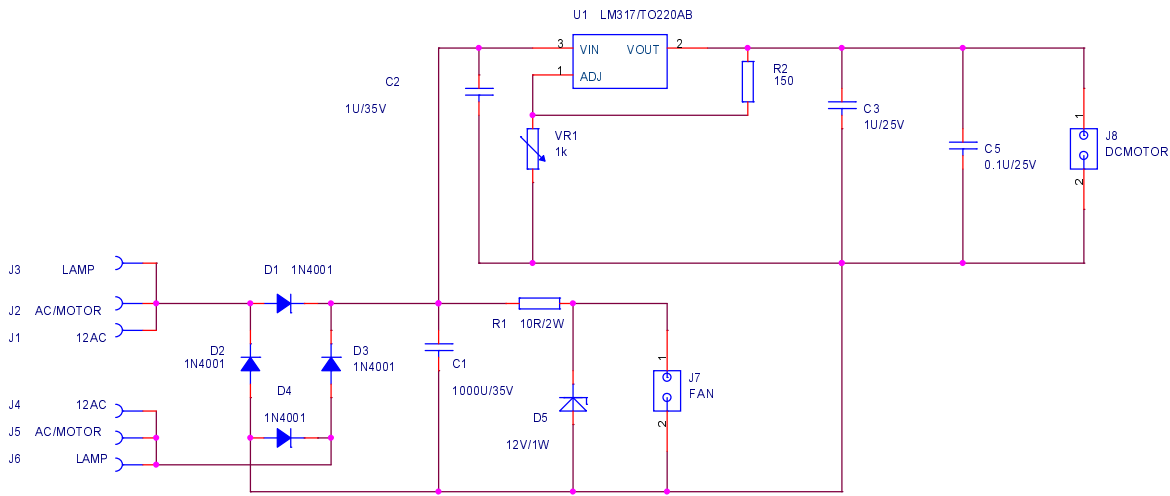

-B	XXXXX	yy/mm/dd	XX
-A	First release	yy/mm/dd	XX
Rev.		Date	Sign
<b>Martin</b>		Format <b>A4</b>	Scale <b>1:1</b>
Description <b>DC1 Wire diagram drawing</b>		Unit <b>mm</b>	
Matr.		Item no. - Rev.	

Title		
Mania DC1&2		
Size	Document Number	Rev
	62000097-A	1
Date:	Tuesday, September 09, 2003	Sheet 1 of 1
2		